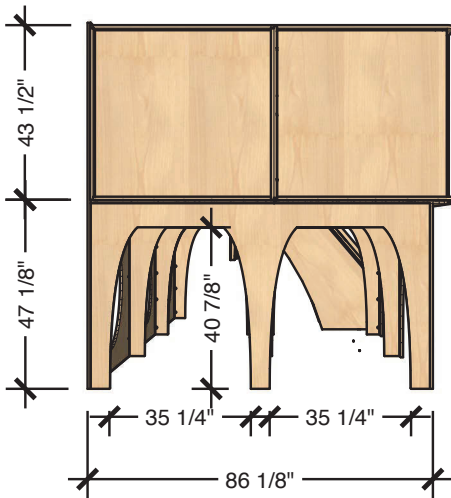

Product features

- Double level
- Structurally self supporting
- Two alternate locations for stairs
- Weight limit: 1200lbs (max.8 children or 4 adults)

Views

Refer to Technical Sheet for more details.

91"

140"

86"

Materials

- Europly FSC Certified hardwood plywood (FSC R 012337)

natural pod™

PRODUCT INFORMATION SHEET

WONDER LOFTS

LENGTH 11' - 6"

DEPTH 7' - 2"

HEIGHT 7' - 7"

Dimensions indicated are approximate. Please contact us if you require clarification.

natural pod™

PRODUCT INFORMATION SHEET

WONDER LOFTS

LENGTH 11' - 6"

DEPTH 10' - 9 1/2"

HEIGHT 7' - 7"

Dimensions indicated are approximate. Please contact us if you require clarification.