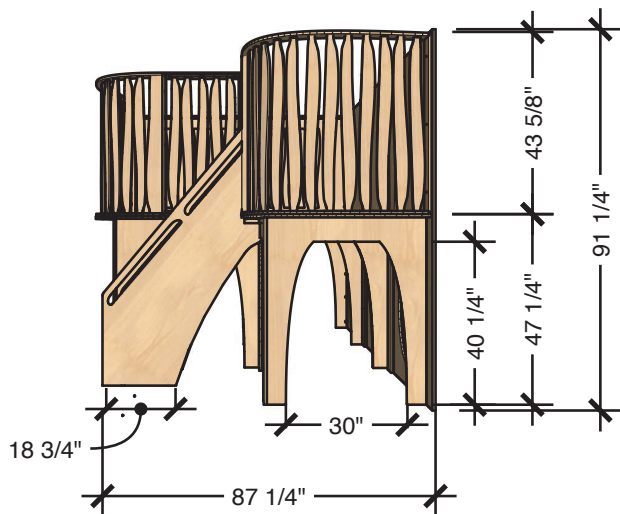

Product features

- Double level
- Structurally self supporting
- Two alternate locations for stairs
- Weight limit: 1200lbs (max.8 children or 4 adults)

Views

Refer to Technical Sheet for more details.

91"

140"

86"

Materials

- Europly FSC Certified hardwood plywood (FSC R 012337)

natural pod™

PRODUCT INFORMATION SHEET

WONDER LOFTS

LENGTH 11' - 6"

DEPTH 7' - 2"

HEIGHT 7' - 7"

Dimensions indicated are approximate. Please contact us if you require clarification.

natural pod™

PRODUCT INFORMATION SHEET

WONDER LOFTS

LENGTH 11' - 6"

DEPTH 10' - 9 1/2"

HEIGHT 7' - 7"

Dimensions indicated are approximate. Please contact us if you require clarification.