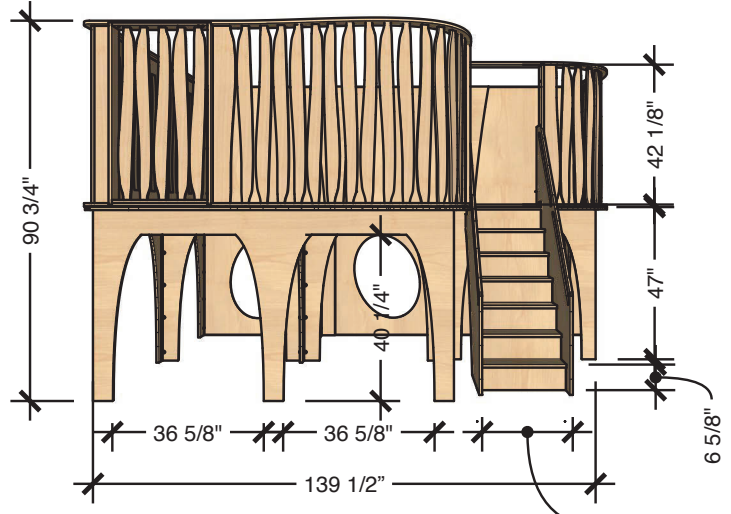

WONDER LOFTS

Description

The Anna Loft is our largest play structure for spaces that want to maximize their vertical real-estate. Enjoy spending time with up to 8 friends on the large platform or create a hidden retreat using the space beneath the loft. To best fit your space, this model can be assembled with the stairs coming off the side or the front of the loft. This free standing, self supporting loft is sure to bring the “WOW factor” to your space.

Product features

- Double level
- Structurally self supporting
- Two alternate locations for stairs
- Weight limit: 1200lbs (max.8 children or 4 adults)

Views

Refer to Technical Sheet for more details.

91"

140"

86"

Materials

- Europly FSC Certified hardwood plywood (FSC R 012337)

natural pod™

PRODUCT INFORMATION SHEET

WONDER LOFTS

LENGTH 11' - 6"

DEPTH 7' - 2"

HEIGHT 7' - 7"

Dimensions indicated are approximate. Please contact us if you require clarification.

natural pod™

PRODUCT INFORMATION SHEET

WONDER LOFTS

LENGTH 11' - 6"

DEPTH 10' - 9 1/2"