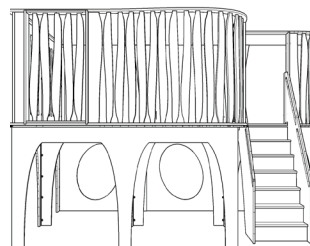

WONDER LOFTS

Description

The Anna Loft is our largest play structure for spaces that want to maximize their vertical real-estate. Enjoy spending time with up to 8 friends on the large platform or create a hidden retreat using the space beneath the loft. To best fit your space, this model can be assembled with the stairs coming off the side or the front of the loft. This free standing, self supporting loft is sure to bring the “WOW factor” to your space.

Product features

- Double level
- Structurally self supporting
- Two alternate locations for stairs
- Weight limit: 1200lbs (max.8 children or 4 adults)

Views

Refer to Technical Sheet for more details.

91"

140"

86"

Materials

- Europly FSC Certified hardwood plywood (FSC R 012337)

natural pod™

PRODUCT INFORMATION SHEET

WONDER LOFTS

LENGTH 11' - 6"

DEPTH 7' - 2"

HEIGHT 7' - 7"

Dimensions indicated are approximate. Please contact us if you require clarification.

natural pod™

PRODUCT INFORMATION SHEET

WONDER LOFTS

LENGTH 11' - 6"

DEPTH 10' - 9 1/2"