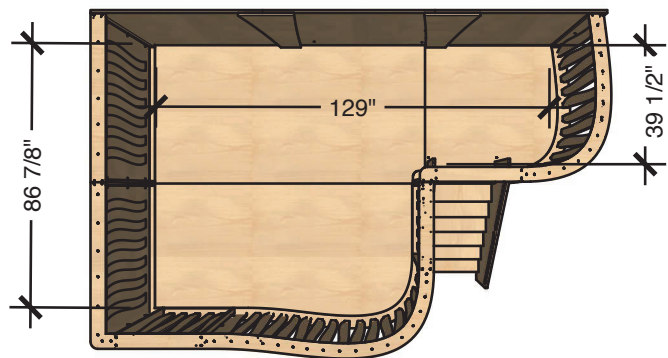

Product features

- Double level
- Structurally self supporting
- Two alternate locations for stairs
- Weight limit: 1200lbs (max.8 children or 4 adults)

Views

Refer to Technical Sheet for more details.

91"

140"

86"

Materials

- Europly FSC Certified hardwood plywood (FSC R 012337)

natural pod™

PRODUCT INFORMATION SHEET

WONDER LOFTS

LENGTH 11' - 6"

DEPTH 7' - 2"

HEIGHT 7' - 7"

Dimensions indicated are approximate. Please contact us if you require clarification.

natural pod™

PRODUCT INFORMATION SHEET

WONDER LOFTS

LENGTH 11' - 6"

DEPTH 10' - 9 1/2"

HEIGHT 7' - 7"

Dimensions indicated are approximate. Please contact us if you require clarification.